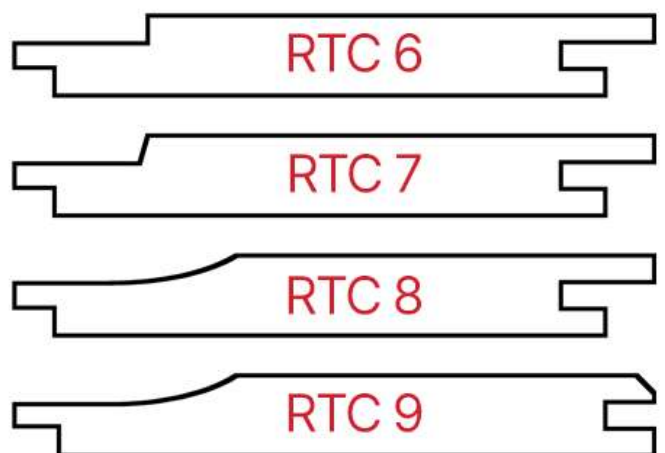

CLADDING

- Accoya
- Western Red Cedar
- Iroko
- Redwood
- Sapele
- Thermo Redwood
- Thermo Radiata Pine
- Whitewood

PROFILES

Our Sales Team can help with any enquiries

Please call **01257 255701**

or email **sales@ramsaytimber.co.uk**