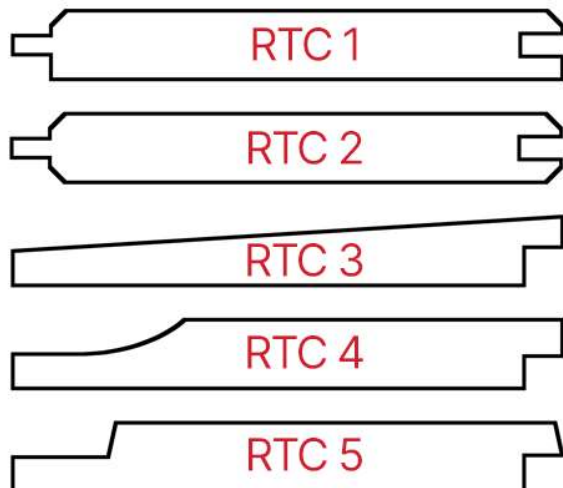

CLADDING

- Accoya
- Western Red Cedar
- Iroko
- Redwood
- Sapele
- Thermo Redwood
- Thermo Radiata Pine
- Whitewood

PROFILES

Our Sales Team can help with any enquiries

Please call **01257 255701**

or email **sales@ramsaytimber.co.uk**